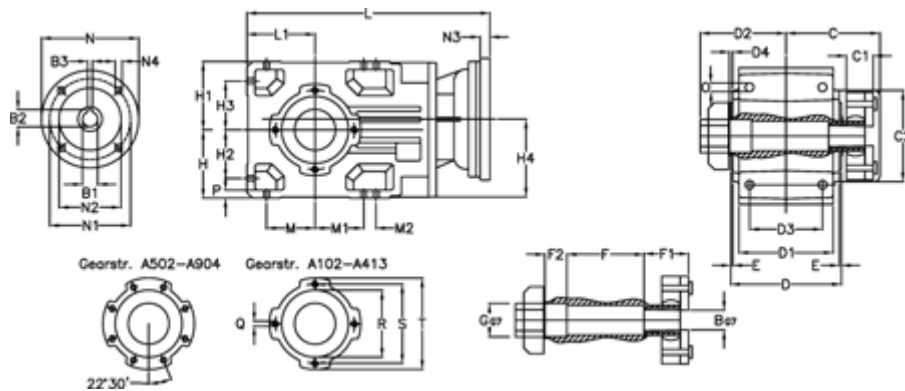

Article number: 296003513636330

Description: Bevel helical gearbox
A353QF35-136,3-P80B5

Measures

B = 35	D1 = 166	F2 = 53	L = 436.5	N3 = 4
B1 = 19	D2 = 80	G = 42	L1 = 100	N4 = M10x12
B2 = 21.8	D3 = 135	GA = 43	M = 73.0	O = 12.0
B3 = 6	d4 = 5.0	H = 100	M1 = 73.0	P = 11
C = 70.0	Description = A353 QF-xx P80 B5	H1 = 100	M2 = 11	Q = M10x17
C1 = 24	E = 3.5	H2 = 73.0	N = 200	R = 110
C2 = 90.0	F = 12.0	H3 = 73.0	N1 = 165	S = 130
D = 173	F1 = 48.0	H4 = 114.0	N2 = 130	T = 150